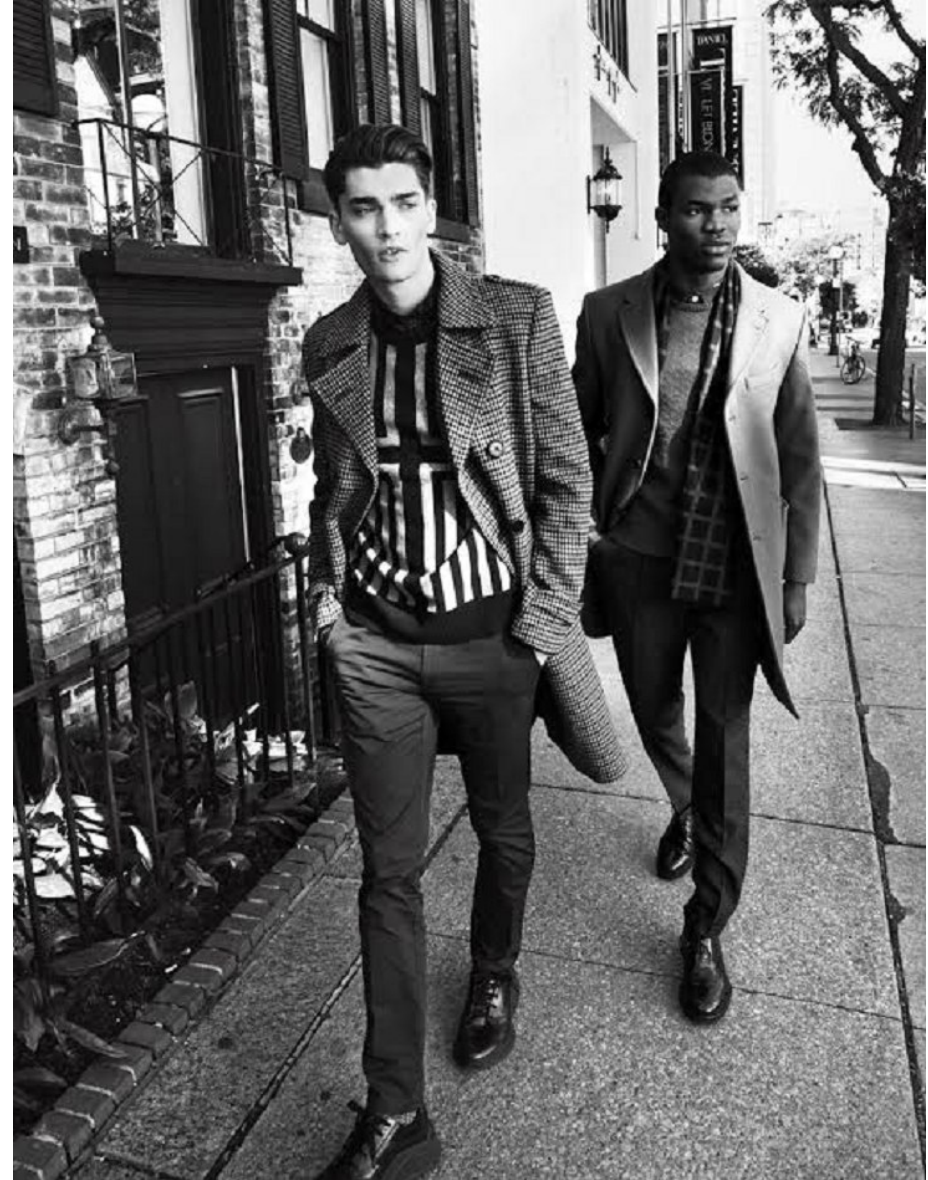

SAINT

ELOHO OROGUN

HEIGHT 188CM WAIST 76CM SUIT 101CM/50 SUIT LENGTH L SHOE 43.5 EU/9.5 UK HAIR BLACK EYES BROWN

SAINT

ELOHO OROGUN

HEIGHT 188CM WAIST 76CM SUIT 101CM/50 SUIT LENGTH L SHOE 43.5 EU/9.5 UK HAIR BLACK EYES BROWN