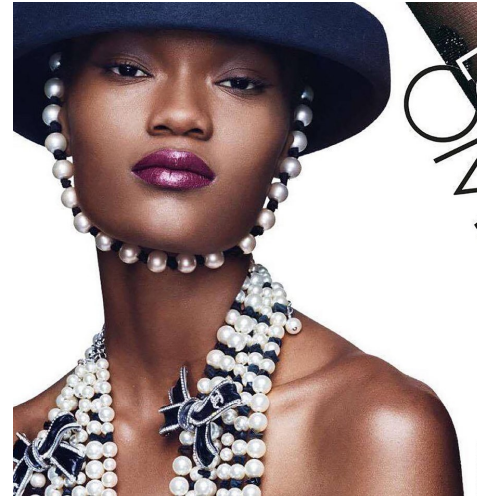

NAKI DEPASS

HEIGHT 180CM BUST 79CM WAIST 58CM HIPS 84CM SHOE 40.5 EU/7
UK HAIR DARK BLACK EYES BROWN

SAINT

saint@saintmodels.com | 876-969-9645