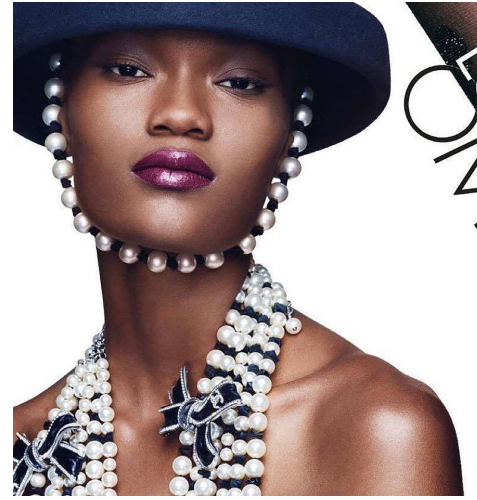

NAKI DEPASS

HEIGHT 180CM BUST 79CM WAIST 58CM HIPS 84CM SHOE 40.5
EU/7 UK HAIR DARK BLACK EYES BROWN

SAINT

saint@saintmodels.com | 876-969-9645